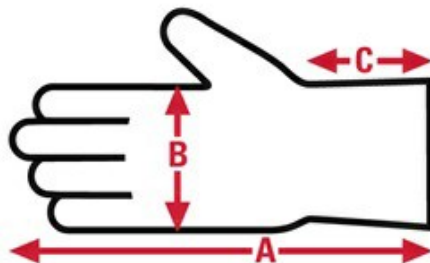

PD2954

Predator Mechanics Gloves Knit

Cut Protection

Item No:	Size:	A:	B:	C:	Case Weight	UOM Weight
PD2954L	Large	9.881	4.331	2.362	39.240 lb.	0.545
PD2954M	Medium	9.763	4.134	2.480	37.368 lb.	0.519
PD2954XL	X - Large	10.433	4.567	2.559	41.688 lb.	0.579
PD2954XXL	XX - Large	10.787	4.724	2.756	43.416 lb.	0.603

MCR Safety - 1255 Schilling Blvd. W. - Collierville, TN 38017 - USA

Phone: 901-795-5810 - Toll Free: 800-955-6887 - Fax: 800-999-3908 - Web: www.mcrcsafety.com

©2019 MCR Safety - All Rights Reserved